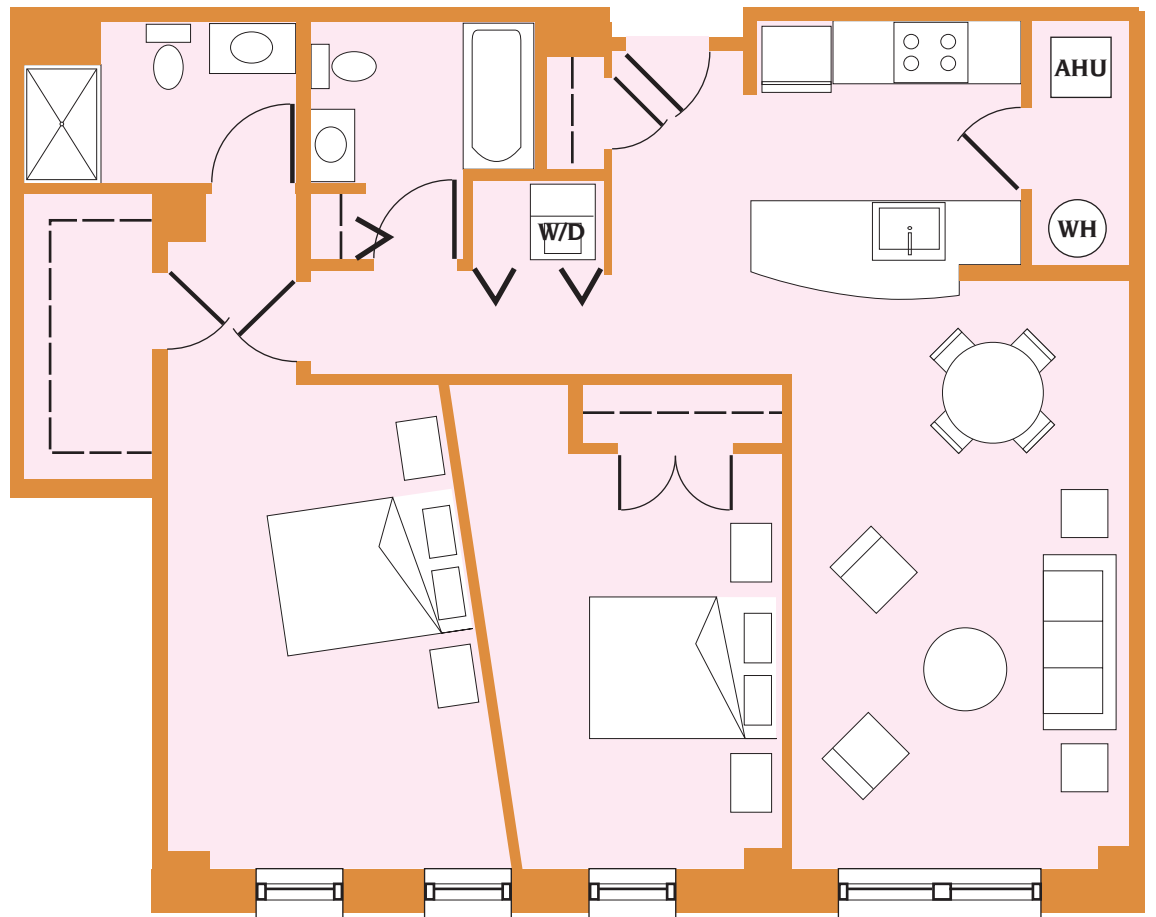

Francis Scott Key Apartments
APARTMENTS 205, 305, 405 and 505

2 BEDROOMS / 1.5 BATHS • APPROX. 925 SQ. FT.

KEY PLAN ■ Levels 2, 3, 4 and 5

1 ft. 3 ft. 5 ft. 10 ft.

Francis Scott Key Apartments
APARTMENTS 207 and 307

2 BEDROOMS / 2 BATHS • APPROX. 1120 SQ. FT.

KEY PLAN ■ Levels 2 and 3

Francis Scott Key Apartments
APARTMENTS 208, 308, 408 and 508

2 BEDROOMS / 1.5 BATHS • APPROX. 980 SQ. FT.

KEY PLAN ■ Levels 2, 3, 4 and 5

1 ft. 3 ft. 5 ft. 10 ft.

Francis Scott Key Apartments
APARTMENTS 209, 309, 409 and 509

2 BEDROOMS / 2 BATHS • APPROX. 1040 SQ. FT.

KEY PLAN ■ Levels 2, 3, 4 and 5

1 ft. 3 ft. 5 ft. 10 ft.

Francis Scott Key Apartments
APARTMENTS 210, 310, 410 and 510

3 BEDROOMS / 2 BATHS • APPROX. 1155 SQ. FT.

KEY PLAN ■ Levels 2, 3, 4 and 5

1 ft. 3 ft. 5 ft. 10 ft.