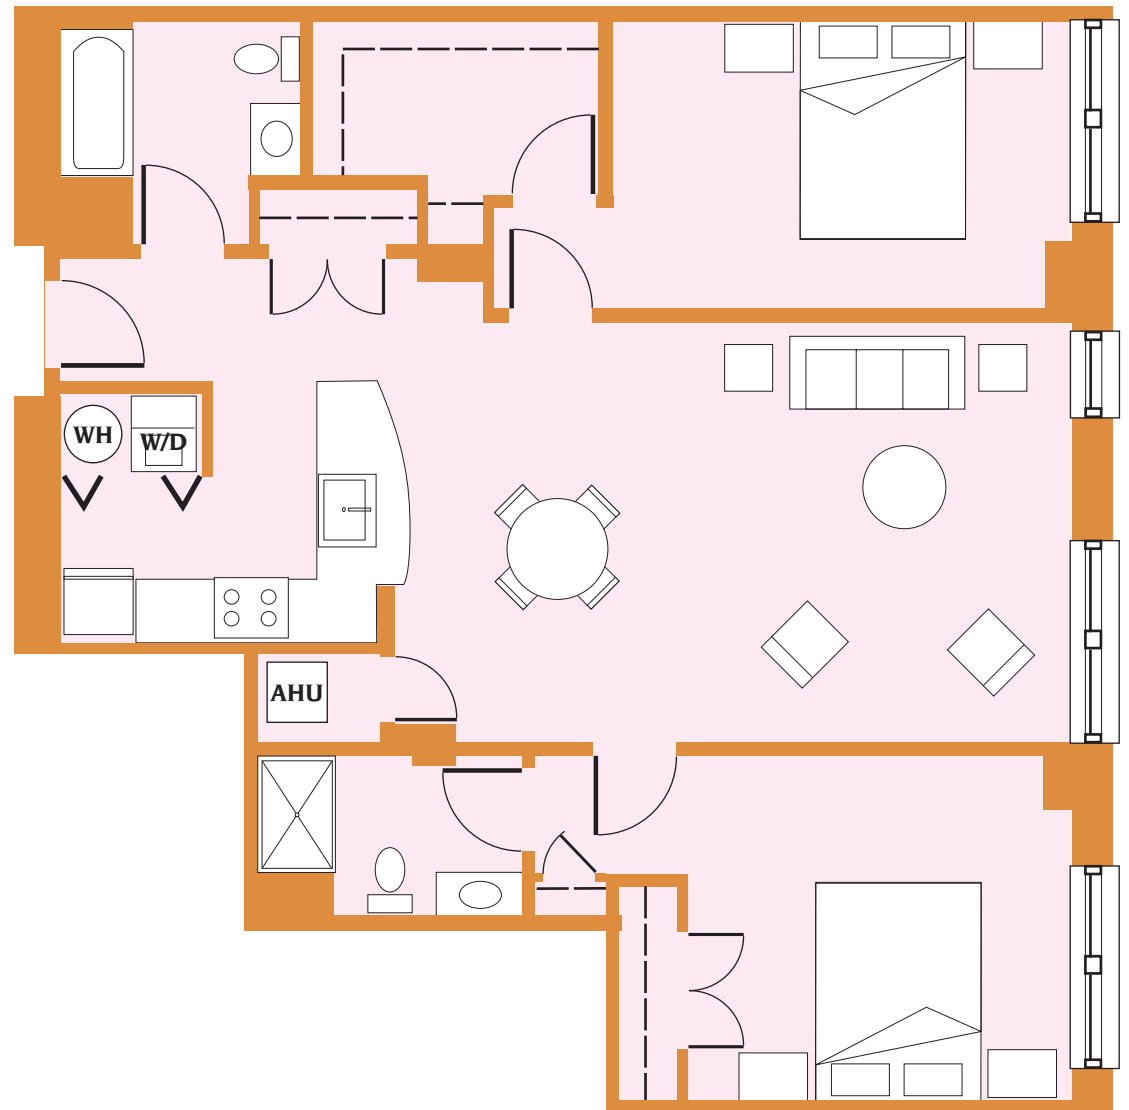

Francis Scott Key Apartments
APARTMENTS 302, 402 and 502

1 BEDROOM / 1 BATH • APPROX. 675 SQ. FT.

KEY PLAN ■ Levels 3, 4 and 5

1 ft. 3 ft. 5 ft. 10 ft.

Francis Scott Key Apartments
APARTMENTS 201, 301, 401 and 501

Francis Scott Key Apartments
APARTMENTS 205, 305, 405 and 505

2 BEDROOMS / 1.5 BATHS • APPROX. 925 SQ. FT.

KEY PLAN ■ Levels 2, 3, 4 and 5

1 ft. 3 ft. 5 ft. 10 ft.

Francis Scott Key Apartments
APARTMENTS 207 and 307

2 BEDROOMS / 2 BATHS • APPROX. 1120 SQ. FT.

KEY PLAN ■ Levels 2 and 3

Francis Scott Key Apartments
APARTMENTS 208, 308, 408 and 508

2 BEDROOMS / 1.5 BATHS • APPROX. 980 SQ. FT.

KEY PLAN ■ Levels 2, 3, 4 and 5

1 ft. 3 ft. 5 ft. 10 ft.

Francis Scott Key Apartments
APARTMENTS 209, 309, 409 and 509

2 BEDROOMS / 2 BATHS • APPROX. 1040 SQ. FT.

KEY PLAN ■ Levels 2, 3, 4 and 5

1 ft. 3 ft. 5 ft. 10 ft.

Francis Scott Key Apartments
APARTMENTS 210, 310, 410 and 510