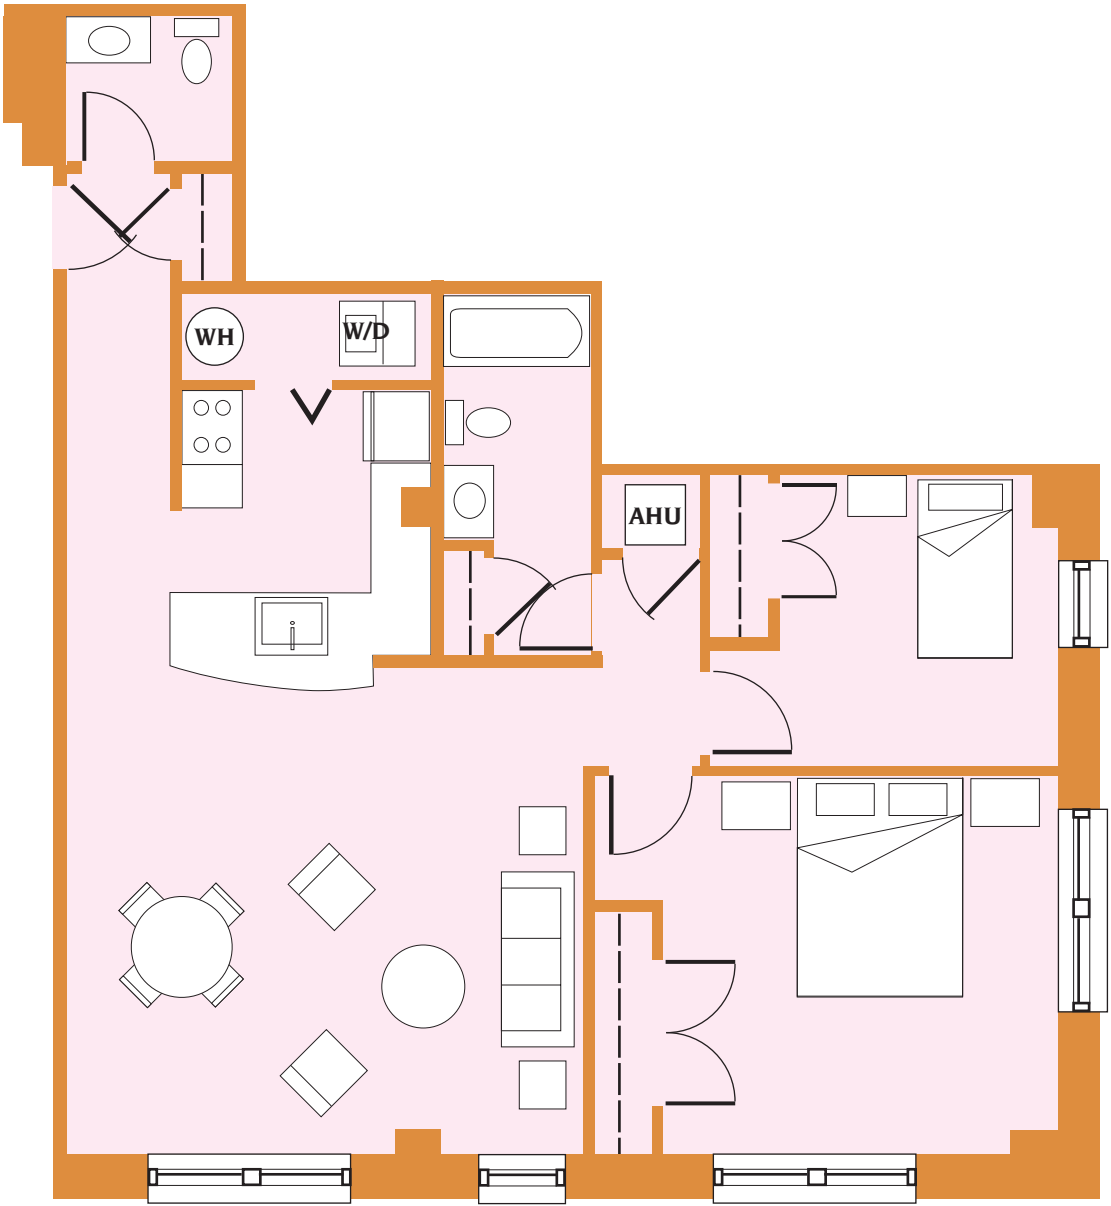

Francis Scott Key Apartments
APARTMENTS 205, 305, 405 and 505

2 BEDROOMS / 1.5 BATHS • APPROX. 925 SQ. FT.

KEY PLAN ■ Levels 2, 3, 4 and 5

1 ft. 3 ft. 5 ft. 10 ft.

Francis Scott Key Apartments
APARTMENTS 207 and 307

2 BEDROOMS / 2 BATHS • APPROX. 1120 SQ. FT.

KEY PLAN ■ Levels 2 and 3

Francis Scott Key Apartments
APARTMENTS 208, 308, 408 and 508

2 BEDROOMS / 1.5 BATHS • APPROX. 980 SQ. FT.

KEY PLAN ■ Levels 2, 3, 4 and 5

1 ft. 3 ft. 5 ft. 10 ft.

Francis Scott Key Apartments
APARTMENTS 209, 309, 409 and 509

2 BEDROOMS / 2 BATHS • APPROX. 1040 SQ. FT.

KEY PLAN ■ Levels 2, 3, 4 and 5

1 ft. 3 ft. 5 ft. 10 ft.

Francis Scott Key Apartments
APARTMENTS 210, 310, 410 and 510

3 BEDROOMS / 2 BATHS • APPROX. 1155 SQ. FT.

KEY PLAN ■ Levels 2, 3, 4 and 5

1 ft. 3 ft. 5 ft. 10 ft.