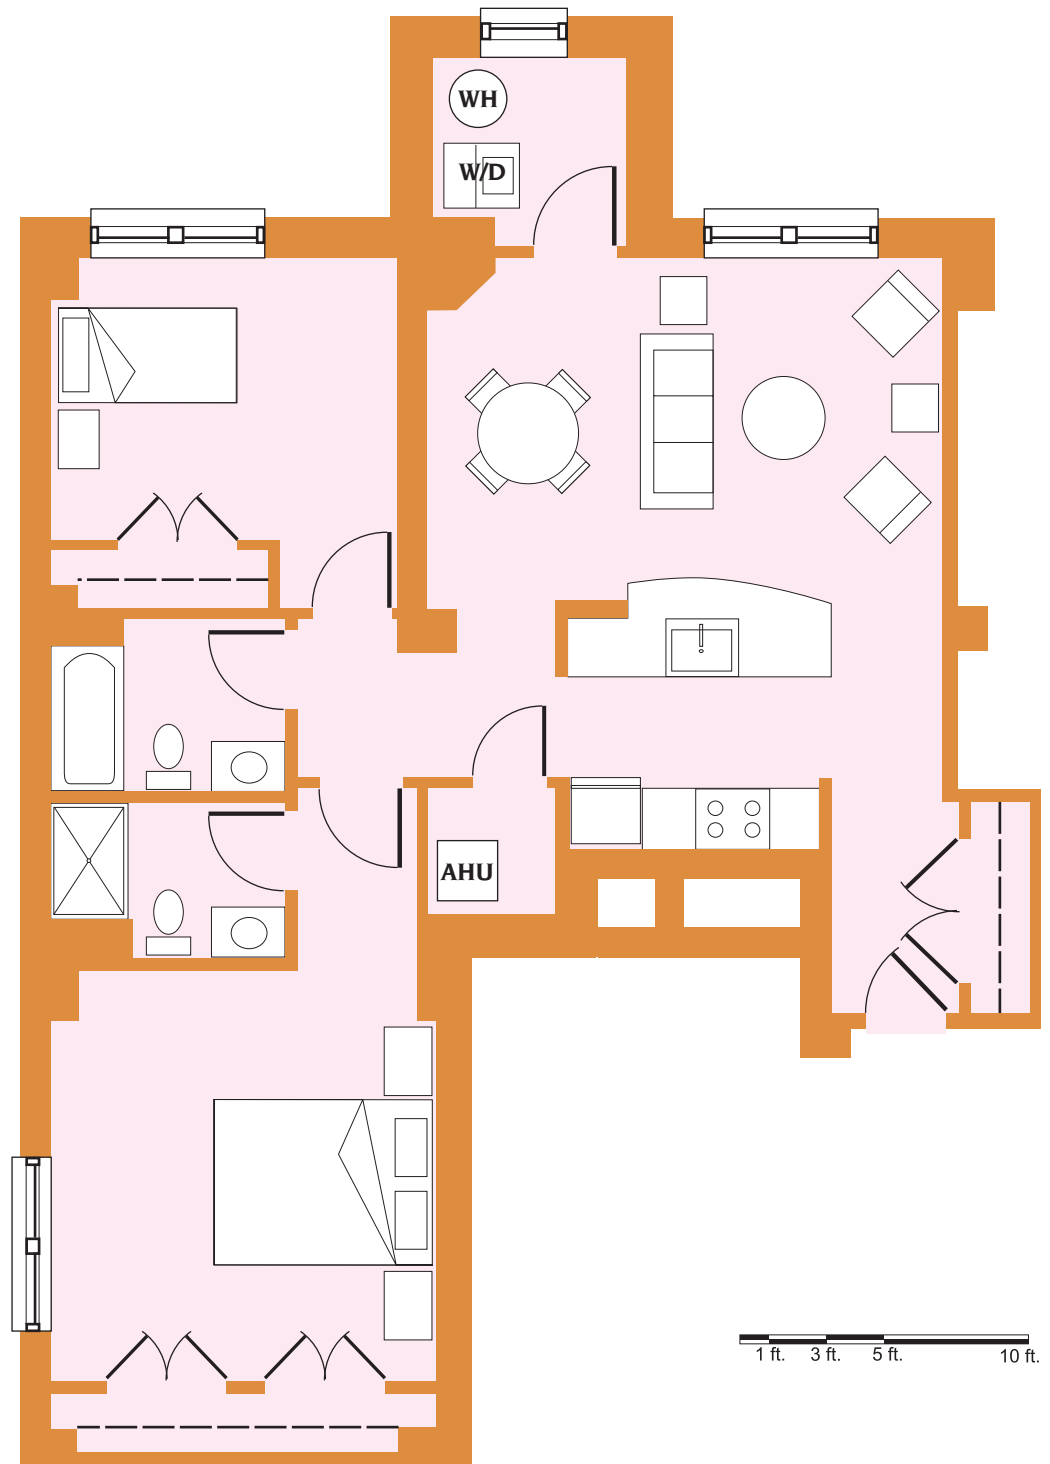

Francis Scott Key Apartments
APARTMENT 203

1 BEDROOM / 1 BATH • APPROX. 810 SQ. FT.

KEY PLAN ■ Level 2

Francis Scott Key Apartments
APARTMENTS 204, 304, 404 and 504

1 BEDROOM / 1 BATH • APPROX. 700 SQ. FT.

Francis Scott Key Apartments
APARTMENTS 302, 402 and 502

1 BEDROOM / 1 BATH • APPROX. 675 SQ. FT.

KEY PLAN ■ Levels 3, 4 and 5

1 ft. 3 ft. 5 ft. 10 ft.

Francis Scott Key Apartments
APARTMENTS 201, 301, 401 and 501

2 BEDROOMS / 2 BATHS • APPROX. 920 SQ. FT.

KEY PLAN ■ Levels 2, 3, 4 and 5

1 ft. 3 ft. 5 ft. 10 ft.

Francis Scott Key Apartments
APARTMENTS 300, 400 and 500

2 BEDROOMS / 2 BATHS • APPROX. 995 SQ. FT.

KEY PLAN ■ Levels 3, 4 and 5

Francis Scott Key Apartments
APARTMENTS 205, 305, 405 and 505

2 BEDROOMS / 1.5 BATHS • APPROX. 925 SQ. FT.

KEY PLAN ■ Levels 2, 3, 4 and 5

1 ft. 3 ft. 5 ft. 10 ft.

Francis Scott Key Apartments
APARTMENTS 207 and 307