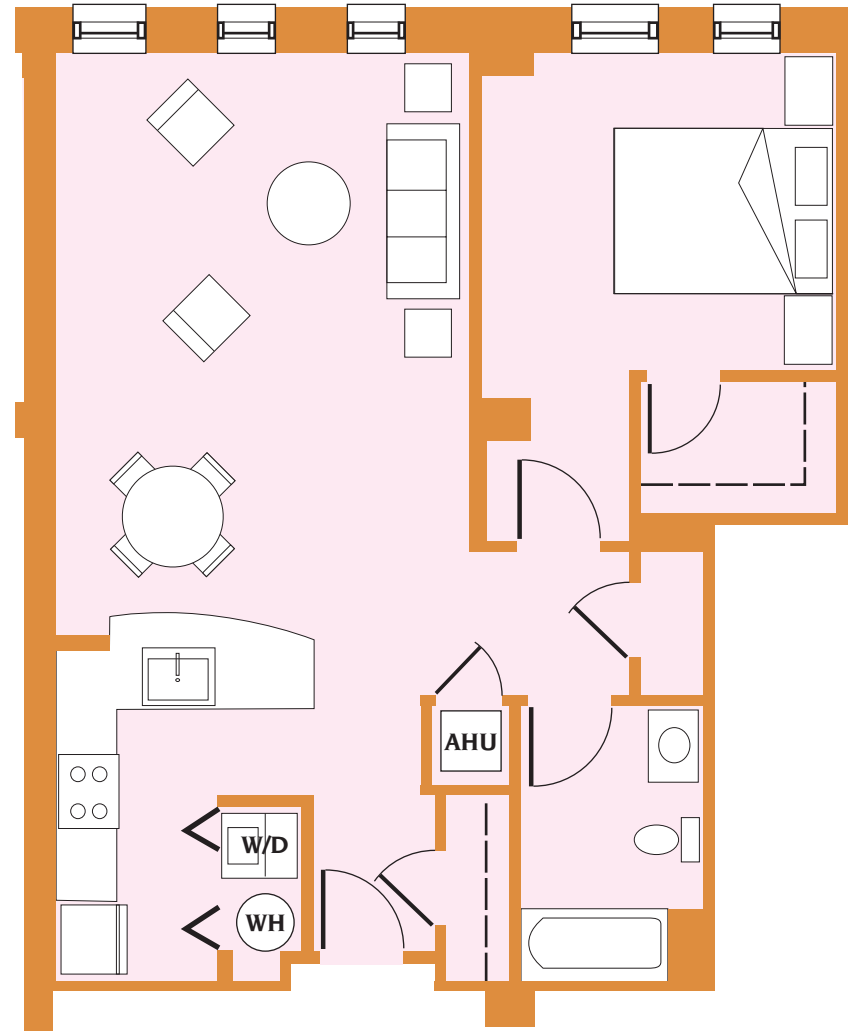

Francis Scott Key Apartments
APARTMENT 203

1 BEDROOM / 1 BATH • APPROX. 810 SQ. FT.

KEY PLAN ■ Level 2

Francis Scott Key Apartments
APARTMENTS 204, 304, 404 and 504

1 BEDROOM / 1 BATH • APPROX. 700 SQ. FT.

KEY PLAN ■ Levels 2, 3, 4 and 5

1 ft. 3 ft. 5 ft. 10 ft.

Francis Scott Key Apartments
APARTMENTS 303, 403 and 503

1 BEDROOM / 1 BATH • APPROX. 700 SQ. FT.

KEY PLAN ■ Levels 3, 4 and 5

1 ft. 3 ft. 5 ft. 10 ft.

Francis Scott Key Apartments
APARTMENTS 302, 402 and 502

1 BEDROOM / 1 BATH • APPROX. 675 SQ. FT.

KEY PLAN ■ Levels 3, 4 and 5

1 ft. 3 ft. 5 ft. 10 ft.

Francis Scott Key Apartments
APARTMENTS 201, 301, 401 and 501

2 BEDROOMS / 2 BATHS • APPROX. 920 SQ. FT.

KEY PLAN ■ Levels 2, 3, 4 and 5

1 ft. 3 ft. 5 ft. 10 ft.

Francis Scott Key Apartments
APARTMENTS 300, 400 and 500

2 BEDROOMS / 2 BATHS • APPROX. 995 SQ. FT.

KEY PLAN ■ Levels 3, 4 and 5