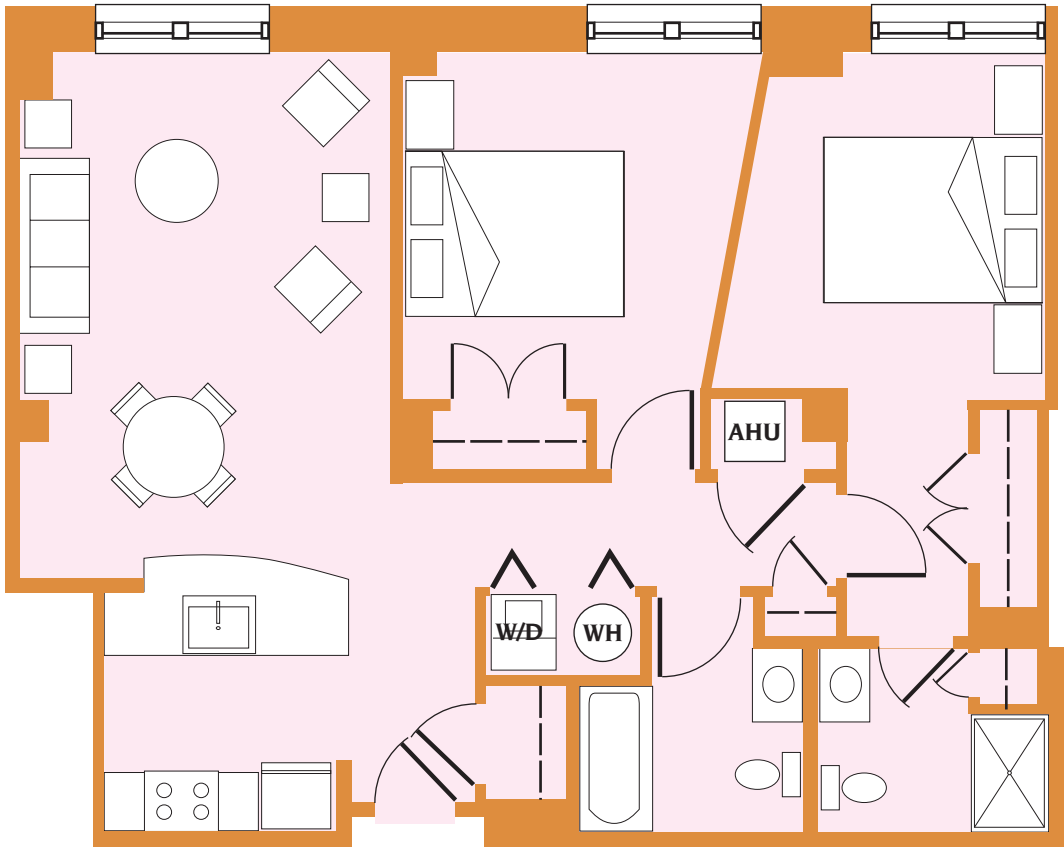

KEY PLAN ■ Levels 2, 3, 4 and 5

1 ft. 3 ft. 5 ft. 10 ft.

Francis Scott Key Apartments
APARTMENTS 303, 403 and 503

1 BEDROOM / 1 BATH • APPROX. 700 SQ. FT.

KEY PLAN ■ Levels 3, 4 and 5

1 ft. 3 ft. 5 ft. 10 ft.

Francis Scott Key Apartments
APARTMENTS 302, 402 and 502

1 BEDROOM / 1 BATH • APPROX. 675 SQ. FT.

KEY PLAN ■ Levels 3, 4 and 5

1 ft. 3 ft. 5 ft. 10 ft.

Francis Scott Key Apartments
APARTMENTS 201, 301, 401 and 501

2 BEDROOMS / 2 BATHS • APPROX. 920 SQ. FT.

KEY PLAN ■ Levels 2, 3, 4 and 5

1 ft. 3 ft. 5 ft. 10 ft.

Francis Scott Key Apartments
APARTMENTS 300, 400 and 500

2 BEDROOMS / 2 BATHS • APPROX. 995 SQ. FT.

KEY PLAN ■ Levels 3, 4 and 5

Francis Scott Key Apartments
APARTMENTS 205, 305, 405 and 505

2 BEDROOMS / 1.5 BATHS • APPROX. 925 SQ. FT.

KEY PLAN ■ Levels 2, 3, 4 and 5

1 ft. 3 ft. 5 ft. 10 ft.

Francis Scott Key Apartments
APARTMENTS 207 and 307