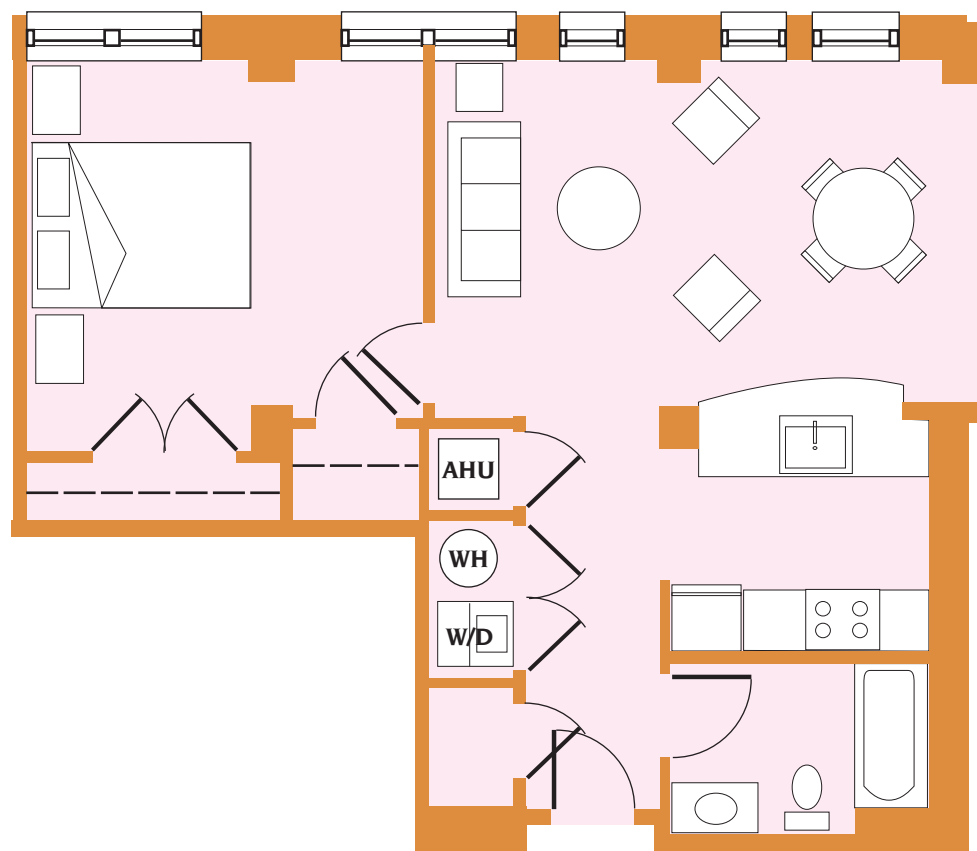

Francis Scott Key Apartments
APARTMENT 203

1 BEDROOM / 1 BATH • APPROX. 810 SQ. FT.

KEY PLAN ■ Level 2

Francis Scott Key Apartments
APARTMENTS 204, 304, 404 and 504

1 BEDROOM / 1 BATH • APPROX. 700 SQ. FT.

KEY PLAN ■ Levels 2, 3, 4 and 5

1 ft. 3 ft. 5 ft. 10 ft.

Francis Scott Key Apartments
APARTMENTS 303, 403 and 503

1 BEDROOM / 1 BATH • APPROX. 700 SQ. FT.

KEY PLAN ■ Levels 3, 4 and 5

1 ft. 3 ft. 5 ft. 10 ft.

Francis Scott Key Apartments
APARTMENTS 302, 402 and 502

1 BEDROOM / 1 BATH • APPROX. 675 SQ. FT.

KEY PLAN ■ Levels 3, 4 and 5

1 ft. 3 ft. 5 ft. 10 ft.

Francis Scott Key Apartments
APARTMENTS 201, 301, 401 and 501

2 BEDROOMS / 2 BATHS • APPROX. 920 SQ. FT.

KEY PLAN ■ Levels 2, 3, 4 and 5

1 ft. 3 ft. 5 ft. 10 ft.

Francis Scott Key Apartments
APARTMENTS 300, 400 and 500

2 BEDROOMS / 2 BATHS • APPROX. 995 SQ. FT.

KEY PLAN ■ Levels 3, 4 and 5