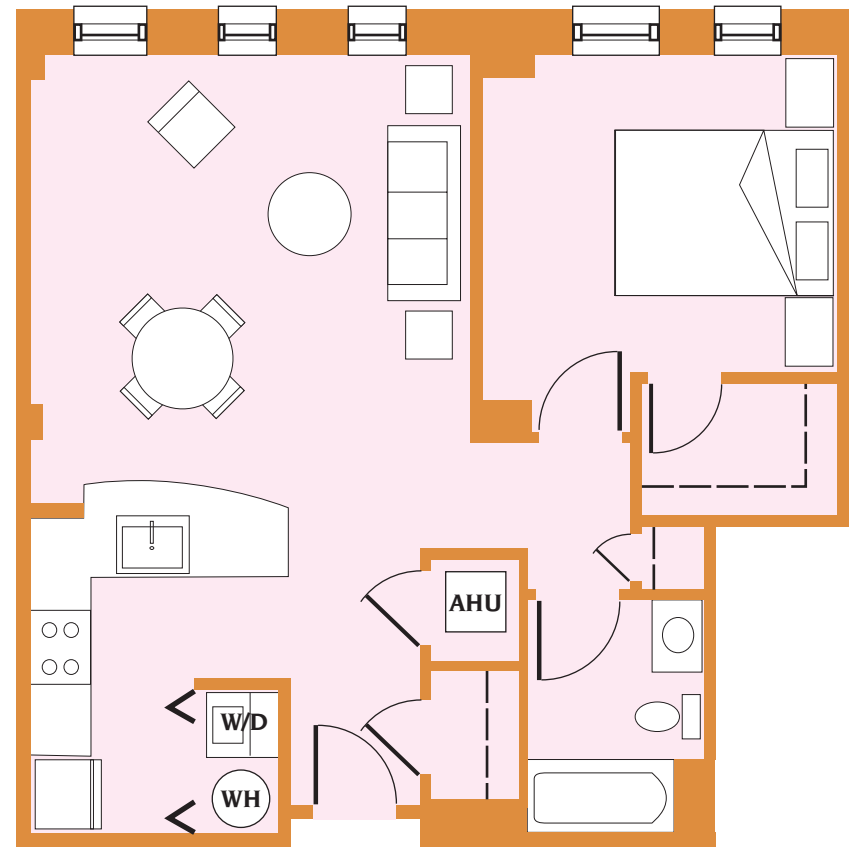

Francis Scott Key Apartments
APARTMENT 203

1 BEDROOM / 1 BATH • APPROX. 810 SQ. FT.

KEY PLAN ■ Level 2

Francis Scott Key Apartments
APARTMENTS 204, 304, 404 and 504

1 BEDROOM / 1 BATH • APPROX. 700 SQ. FT.

KEY PLAN ■ Levels 2, 3, 4 and 5

1 ft. 3 ft. 5 ft. 10 ft.

Francis Scott Key Apartments
APARTMENTS 303, 403 and 503

1 BEDROOM / 1 BATH • APPROX. 700 SQ. FT.

KEY PLAN ■ Levels 3, 4 and 5

1 ft. 3 ft. 5 ft. 10 ft.

Francis Scott Key Apartments
APARTMENTS 302, 402 and 502

1 BEDROOM / 1 BATH • APPROX. 675 SQ. FT.

KEY PLAN ■ Levels 3, 4 and 5

1 ft. 3 ft. 5 ft. 10 ft.

Francis Scott Key Apartments
APARTMENTS 201, 301, 401 and 501

2 BEDROOMS / 2 BATHS • APPROX. 920 SQ. FT.

KEY PLAN ■ Levels 2, 3, 4 and 5

1 ft. 3 ft. 5 ft. 10 ft.

Francis Scott Key Apartments
APARTMENTS 300, 400 and 500

2 BEDROOMS / 2 BATHS • APPROX. 995 SQ. FT.

KEY PLAN ■ Levels 3, 4 and 5