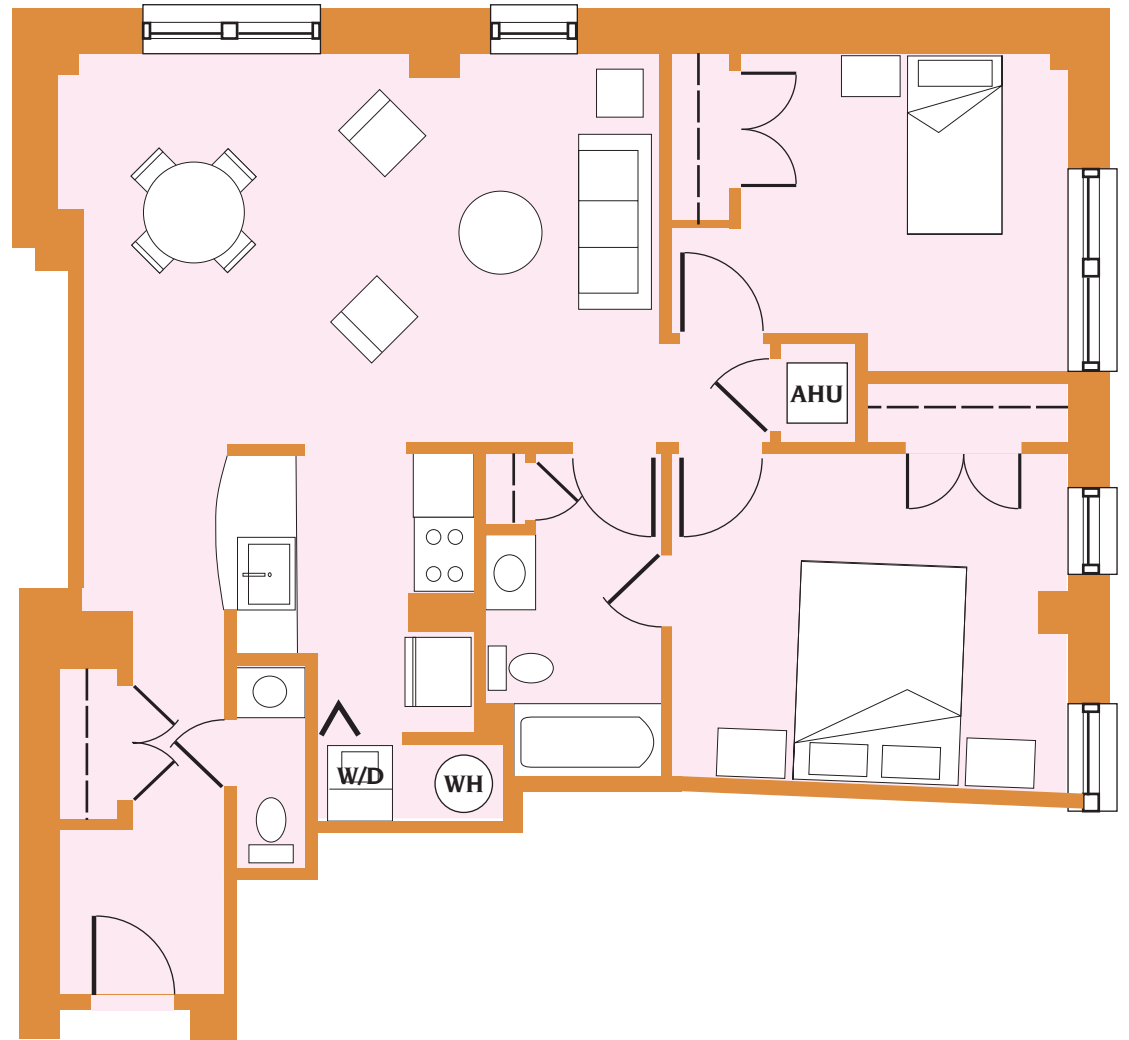

Francis Scott Key Apartments
APARTMENTS 302, 402 and 502

1 BEDROOM / 1 BATH • APPROX. 675 SQ. FT.

KEY PLAN ■ Levels 3, 4 and 5

1 ft. 3 ft. 5 ft. 10 ft.

Francis Scott Key Apartments
APARTMENTS 201, 301, 401 and 501

2 BEDROOMS / 2 BATHS • APPROX. 920 SQ. FT.

KEY PLAN ■ Levels 2, 3, 4 and 5

1 ft. 3 ft. 5 ft. 10 ft.

Francis Scott Key Apartments
APARTMENTS 300, 400 and 500

2 BEDROOMS / 2 BATHS • APPROX. 995 SQ. FT.

KEY PLAN ■ Levels 3, 4 and 5

Francis Scott Key Apartments
APARTMENTS 205, 305, 405 and 505

2 BEDROOMS / 1.5 BATHS • APPROX. 925 SQ. FT.

KEY PLAN ■ Levels 2, 3, 4 and 5

1 ft. 3 ft. 5 ft. 10 ft.

Francis Scott Key Apartments
APARTMENTS 207 and 307

2 BEDROOMS / 2 BATHS • APPROX. 1120 SQ. FT.

KEY PLAN ■ Levels 2 and 3

Francis Scott Key Apartments
APARTMENTS 208, 308, 408 and 508

2 BEDROOMS / 1.5 BATHS • APPROX. 980 SQ. FT.

KEY PLAN ■ Levels 2, 3, 4 and 5