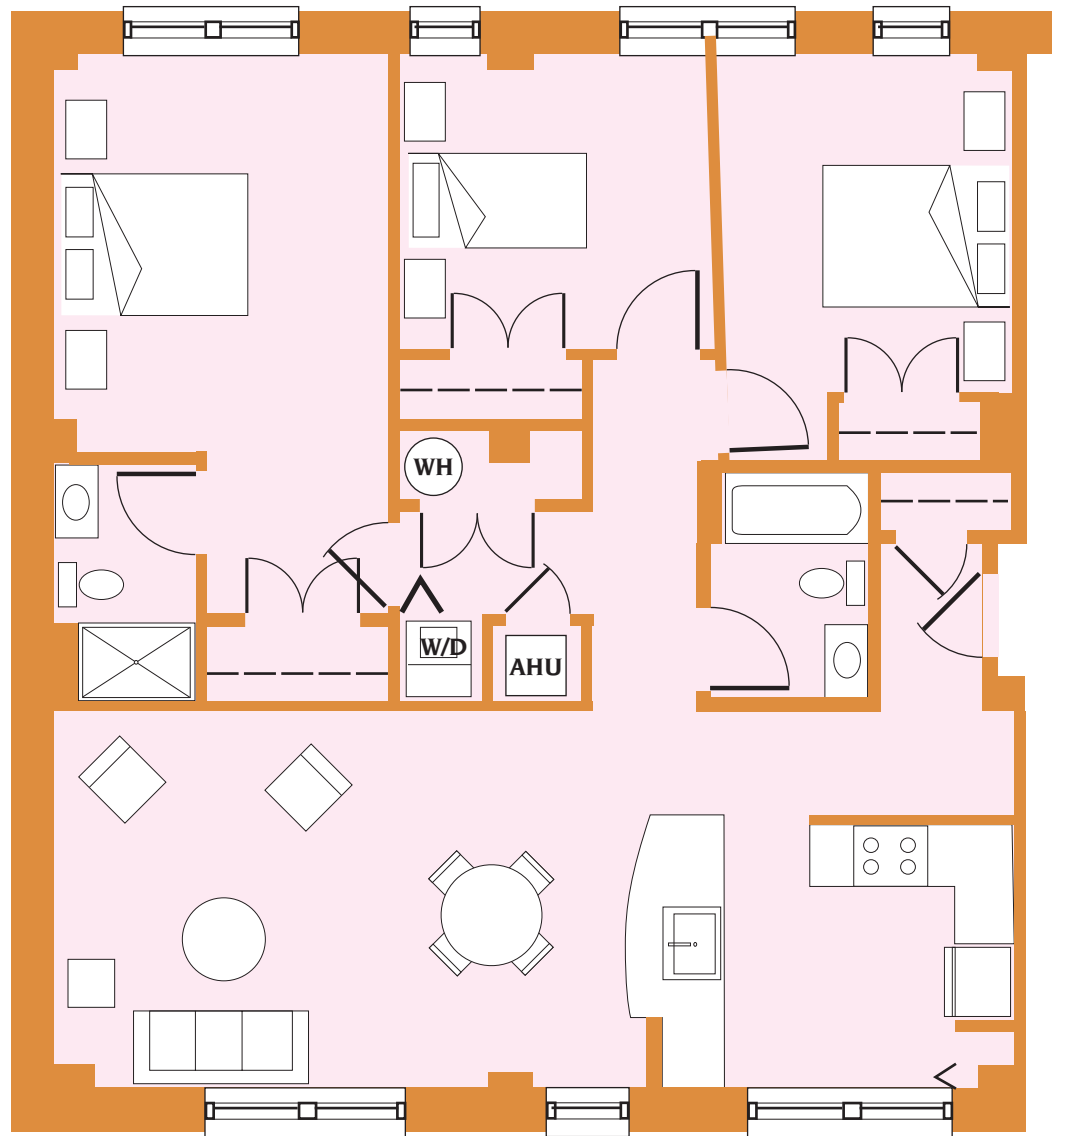

Francis Scott Key Apartments
APARTMENTS 205, 305, 405 and 505

2 BEDROOMS / 1.5 BATHS • APPROX. 925 SQ. FT.

KEY PLAN ■ Levels 2, 3, 4 and 5

1 ft. 3 ft. 5 ft. 10 ft.

Francis Scott Key Apartments
APARTMENTS 207 and 307

2 BEDROOMS / 2 BATHS • APPROX. 1120 SQ. FT.

KEY PLAN ■ Levels 2 and 3

Francis Scott Key Apartments
APARTMENTS 208, 308, 408 and 508

2 BEDROOMS / 1.5 BATHS • APPROX. 980 SQ. FT.

KEY PLAN ■ Levels 2, 3, 4 and 5

1 ft. 3 ft. 5 ft. 10 ft.

Francis Scott Key Apartments
APARTMENTS 209, 309, 409 and 509

2 BEDROOMS / 2 BATHS • APPROX. 1040 SQ. FT.

KEY PLAN ■ Levels 2, 3, 4 and 5

1 ft. 3 ft. 5 ft. 10 ft.

Francis Scott Key Apartments
APARTMENTS 210, 310, 410 and 510

3 BEDROOMS / 2 BATHS • APPROX. 1155 SQ. FT.

KEY PLAN ■ Levels 2, 3, 4 and 5

1 ft. 3 ft. 5 ft. 10 ft.