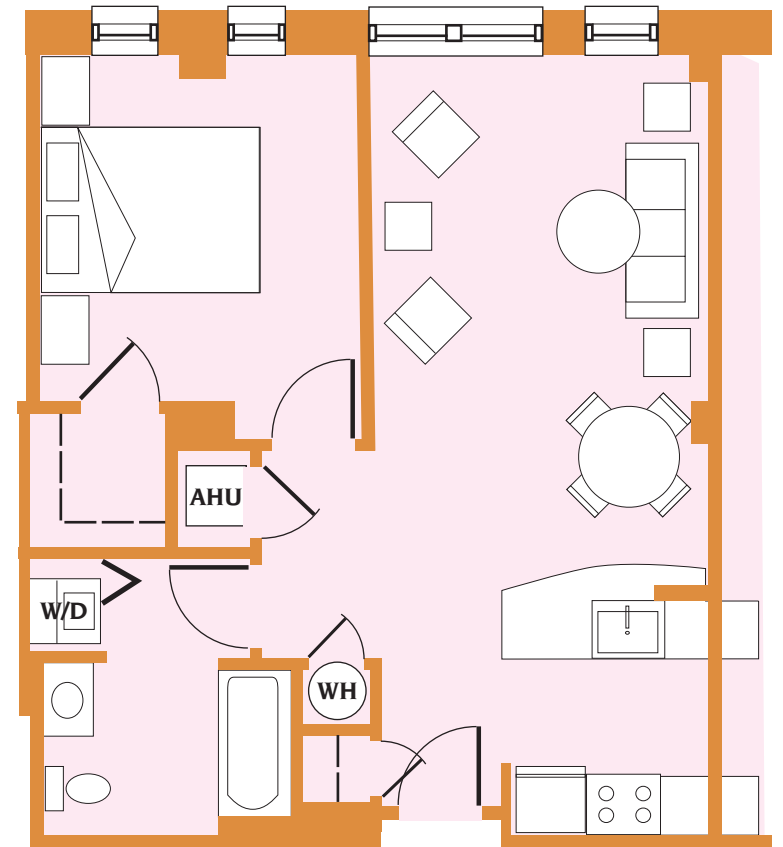

Francis Scott Key Apartments
APARTMENT 203

1 BEDROOM / 1 BATH • APPROX. 810 SQ. FT.

KEY PLAN ■ Level 2

Francis Scott Key Apartments
APARTMENTS 204, 304, 404 and 504

1 BEDROOM / 1 BATH • APPROX. 700 SQ. FT.

KEY PLAN ■ Levels 2, 3, 4 and 5

1 ft. 3 ft. 5 ft. 10 ft.

Francis Scott Key Apartments
APARTMENTS 303, 403 and 503

1 BEDROOM / 1 BATH • APPROX. 700 SQ. FT.

KEY PLAN ■ Levels 3, 4 and 5

1 ft. 3 ft. 5 ft. 10 ft.

Francis Scott Key Apartments
APARTMENTS 302, 402 and 502

1 BEDROOM / 1 BATH • APPROX. 675 SQ. FT.

KEY PLAN ■ Levels 3, 4 and 5

1 ft. 3 ft. 5 ft. 10 ft.

Francis Scott Key Apartments
APARTMENTS 201, 301, 401 and 501

2 BEDROOMS / 2 BATHS • APPROX. 920 SQ. FT.

KEY PLAN ■ Levels 2, 3, 4 and 5

1 ft. 3 ft. 5 ft. 10 ft.

Francis Scott Key Apartments
APARTMENTS 300, 400 and 500

2 BEDROOMS / 2 BATHS • APPROX. 995 SQ. FT.

KEY PLAN ■ Levels 3, 4 and 5